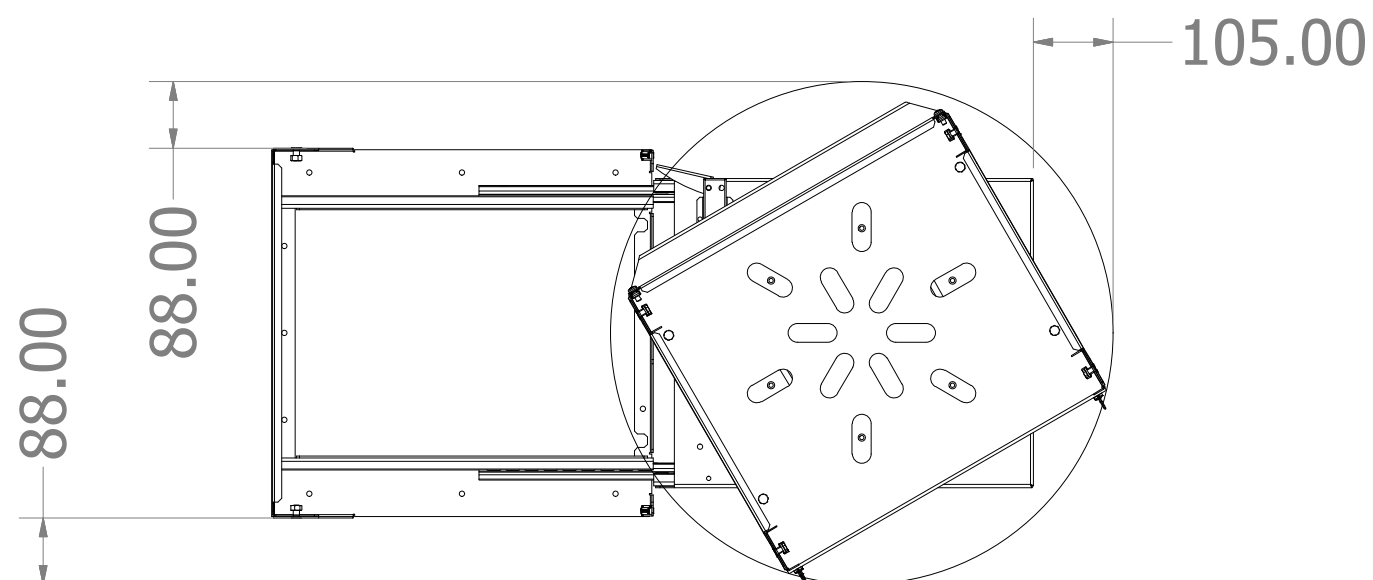

# RACK MODEL ROTARY

A = Rack units x 44,50 mm

**GDL**  
engineering  
www.gdl-eng.com

Via Toscanini, 22  
20093-Cologno M.se  
(MILANO)  
Tel. 02-27303860  
Fax. 02-26490000

Materiale:	Spessore:
Codice: K-0004-0000-04	Data: