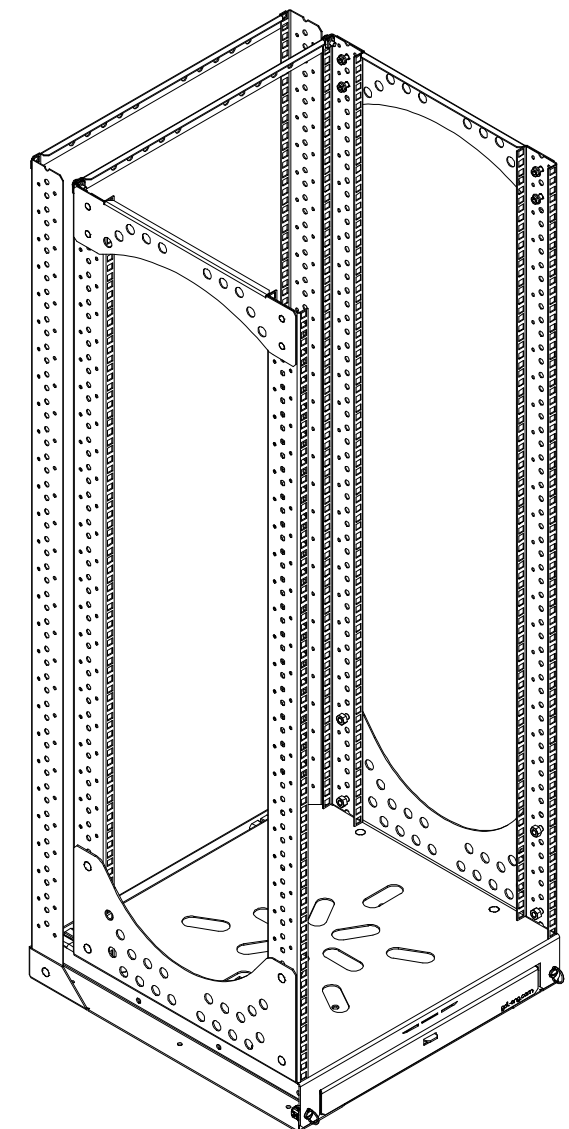

# RACK MODEL ROTARY

A = Rack units x 44,50 mm

**GDL**  
engineering  
www.gdl-eng.com

Via Toscanini, 22  
20093-Cologno M.se  
(MILANO)  
Tel. 02-27303860  
Fax. 02-26490000

Materiale:	Spessore:
Codice: K-0004-0000-04	Data: