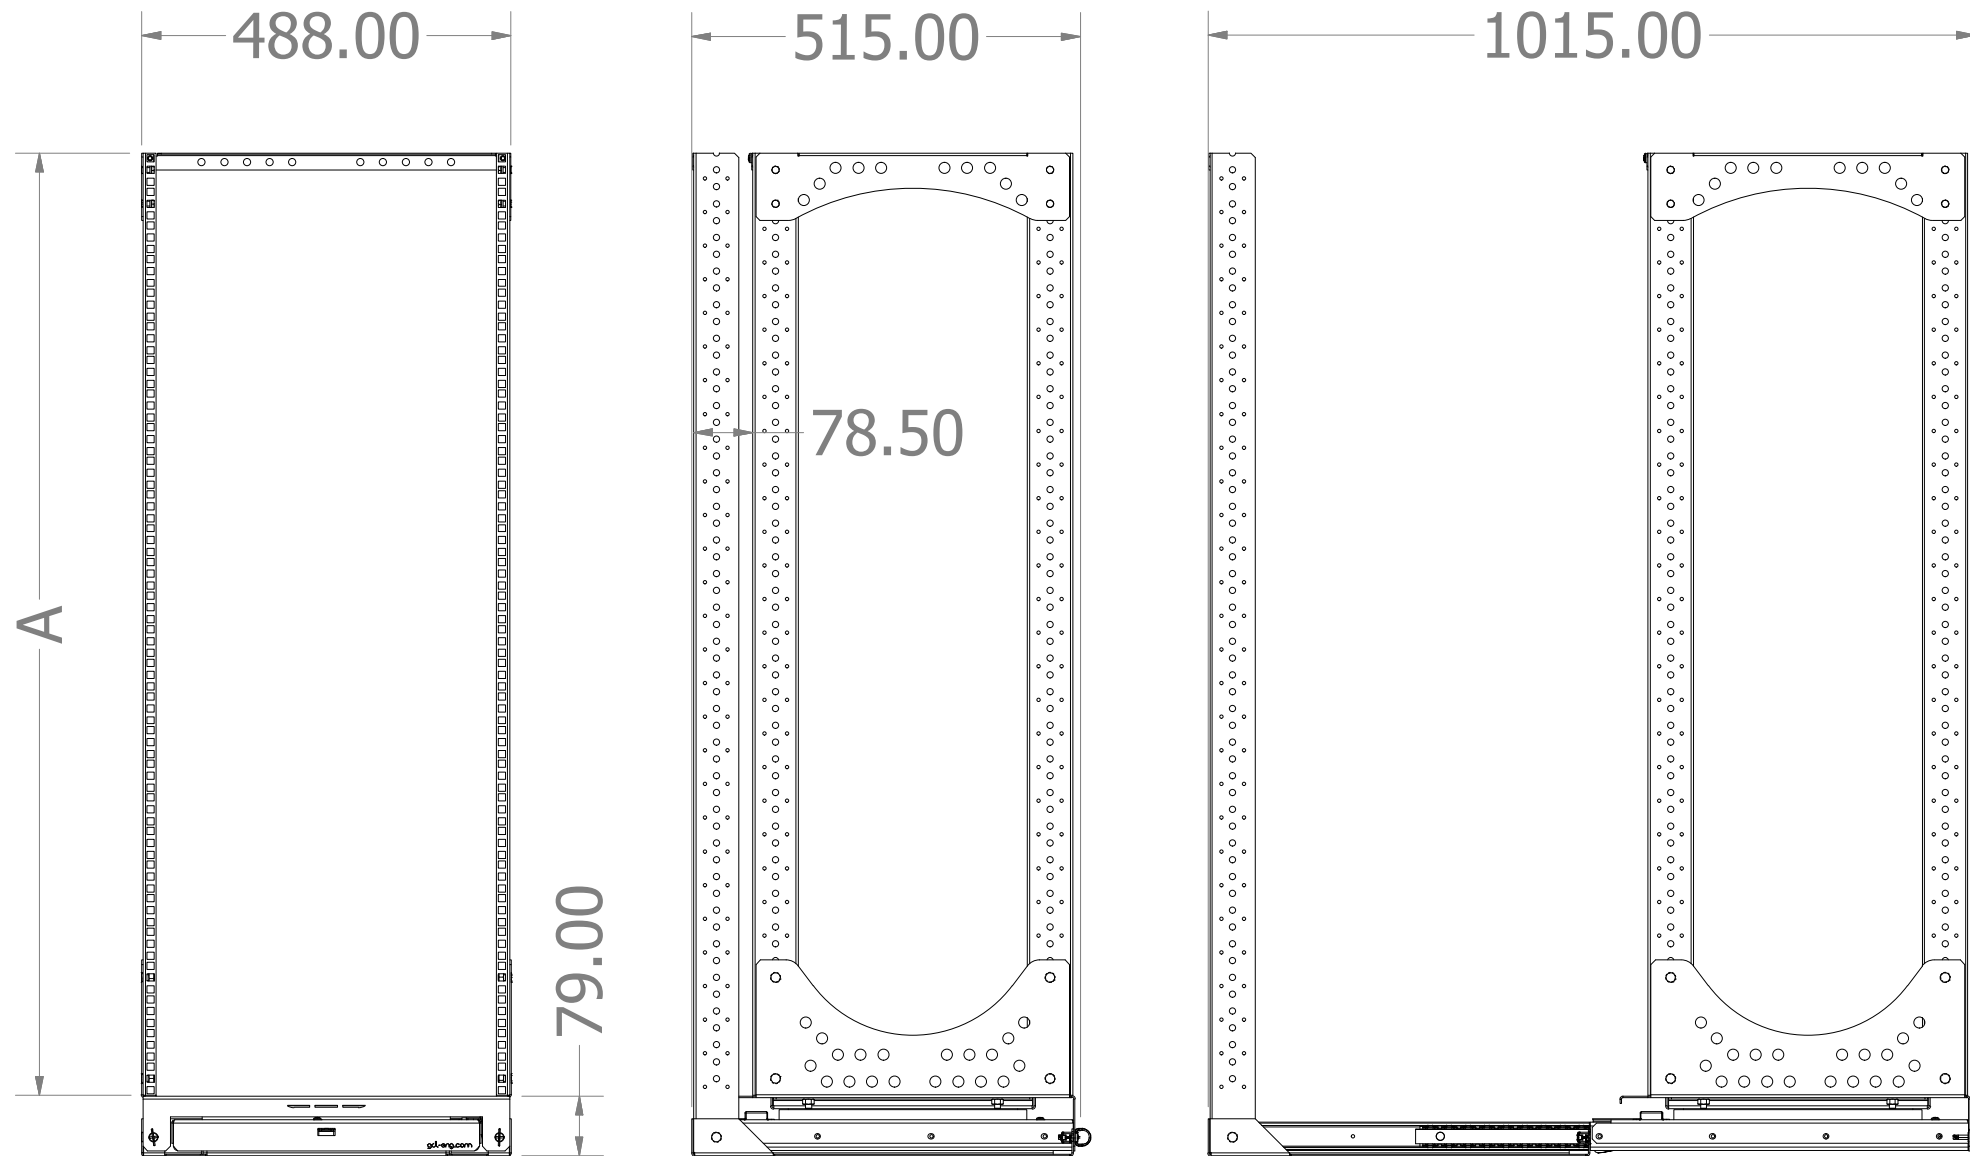

# RACK MODEL ROTARY

A = Rack units x 44,50 mm

**GDL**  
engineering  
www.gdl-eng.com

Via Toscanini, 22  
20093-Cologno M.se  
(MILANO)  
Tel. 02-27303860  
Fax. 02-26490000

Materiale:	Spessore:
Codice: K-0004-0000-04	Data: