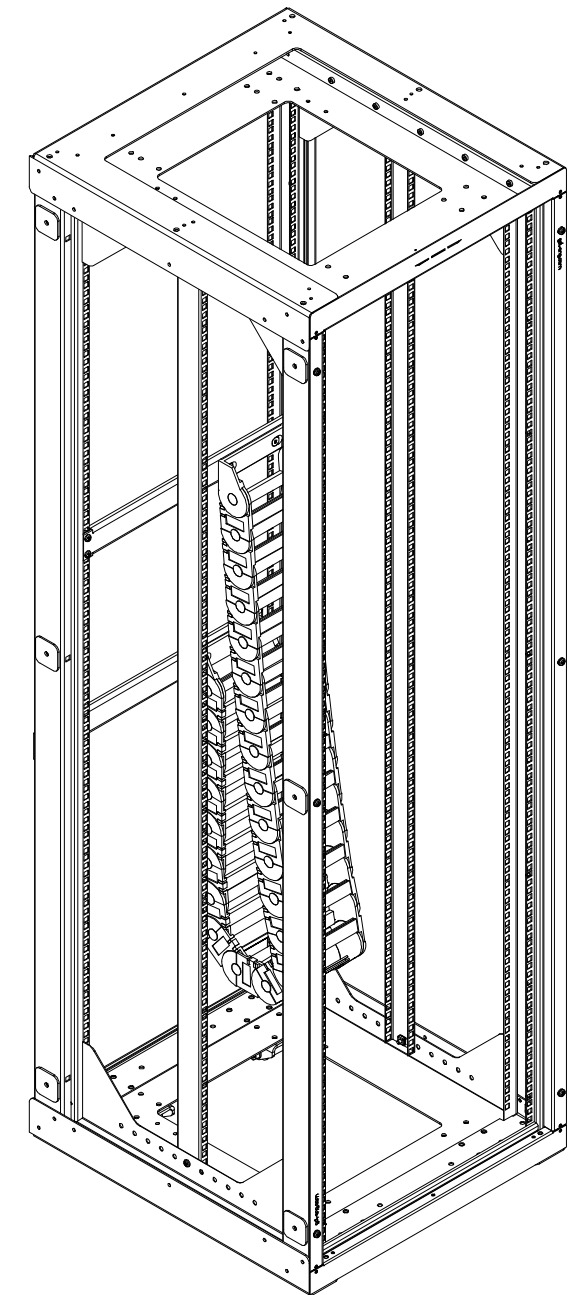

# RACK MODEL MAIN RACK

A = Rack units x 44,50 mm  
\* = Custom version

**GDL**  
engineering  
www.gdl-eng.com

Via Toscanini, 22  
20093-Cologno M.se  
(MILANO)  
Tel. 02-27303860  
Fax. 02-26490000

Materiale:	Spessore:
Codice: K-01-0001-0000-00	Data: